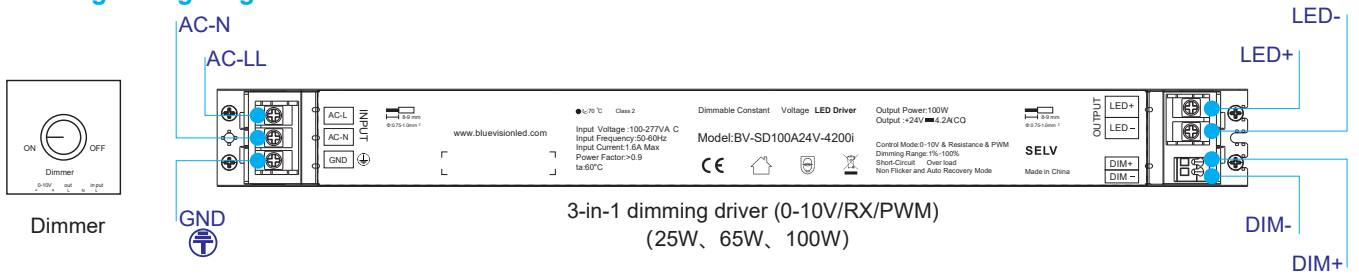

PWM Dimming wiring diagram