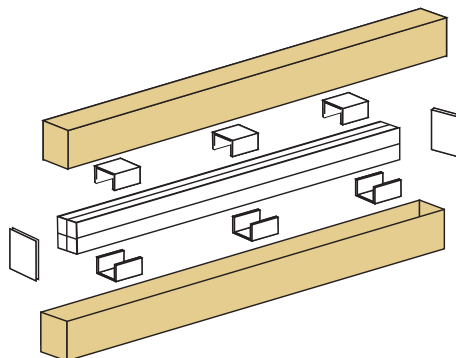

Package information