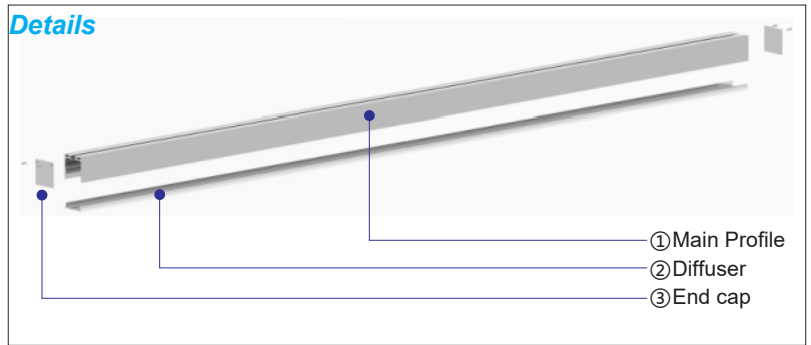

- RAL9006 Silver**
- RAL9004 Black**
- RAL9003 White**

CE RoHS

- Aircraft 6063 aluminum end cap, the same color with aluminum profile body ;
- High carbon steel extending connector;
- Snap joint mouting clips, convenient for disassembling and maintenance.

Standard

Photo	Description	Model code
	Profile	L3535-PF
	End cap	L3535-DE
	Diffuser	W12-CV

Optional accessories

Photo	Description	Model code
	Pendant	L-PTB-M
	Pendant	L-PT-M
	Pendant	L-PTB-PF-M
	Pendant	L-PTB-NPF-M
	Surface mounted	CP-10

Details

Standard lengths

Photo	Description	Model code	Size(mm)
	Connection	R-180	50(L)*10(W)*2(H)
	Driver	BV-SD065A24V3000i	
	LED Strip	Width: 15mm / 20mm	
	Connection tool	L-IT	
	Disassembly tool	LR-SC	