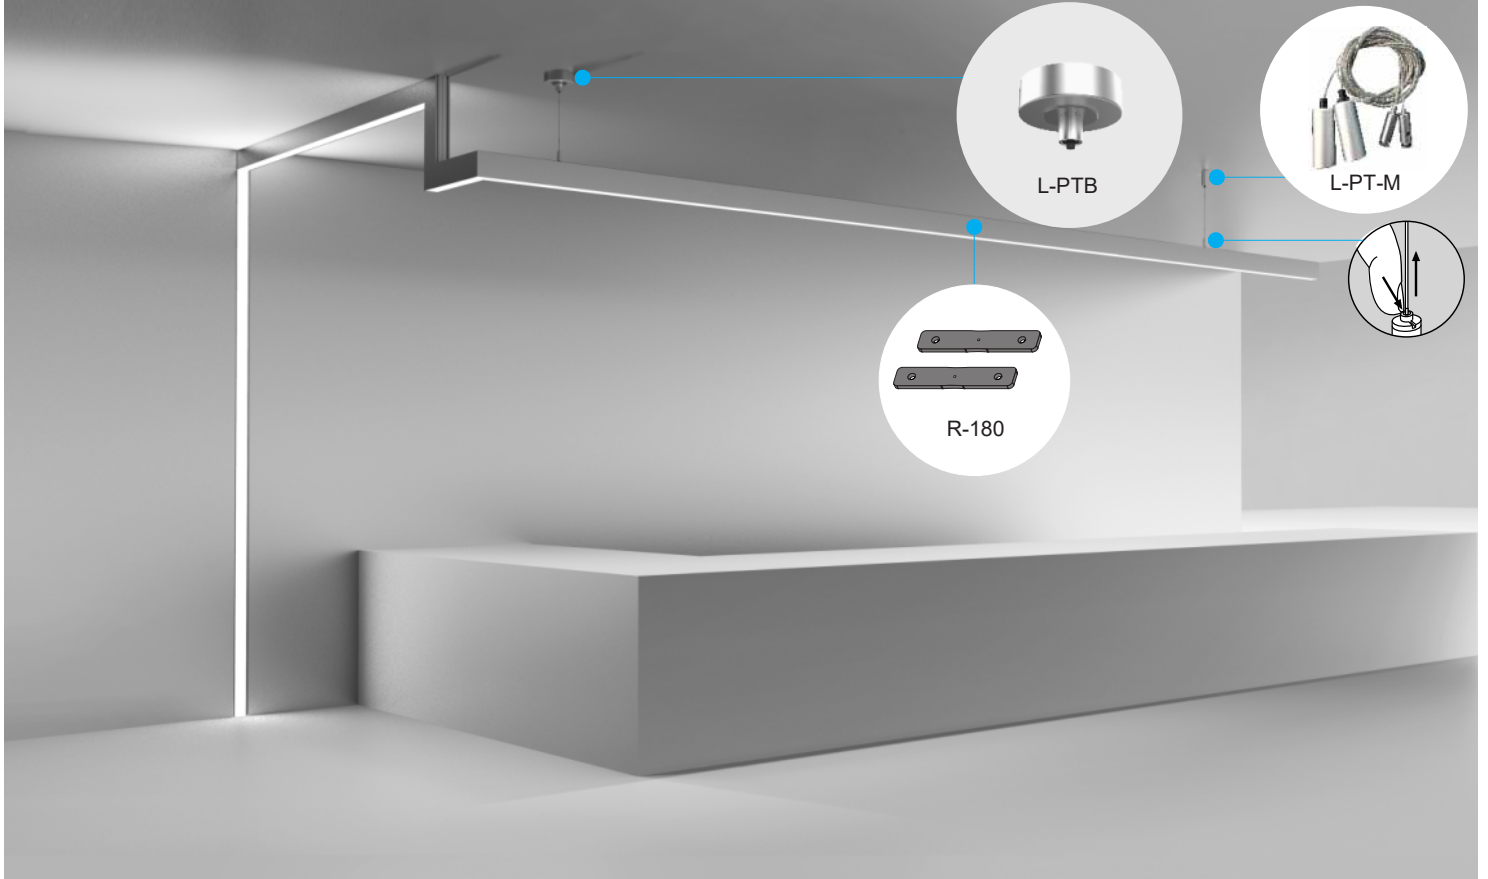

Connection effect