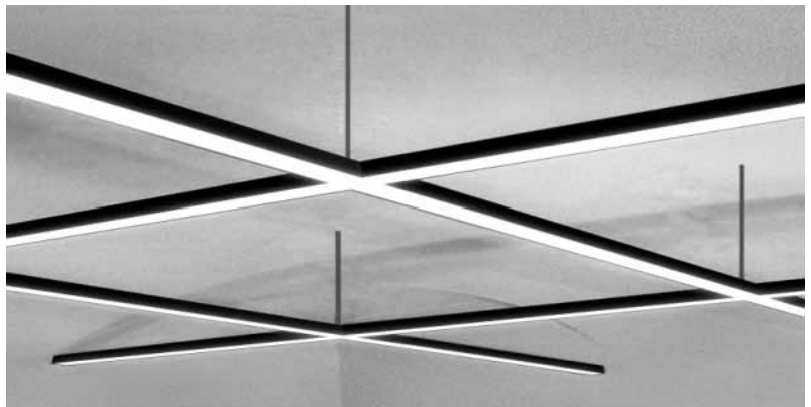

Standard lengths

Photo	Description	Model code	Size(mm)
	Connection	R-180	50(L)*10(W)*2(H)
	Driver	BV-SD065A24V3000i	
	LED Strip	Width: 15mm / 20mm	
	Connection tool	L-IT	
	Disassembly tool	LR-SC