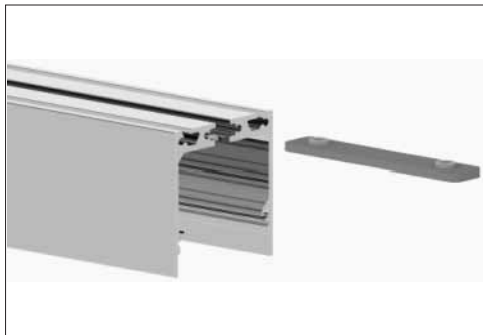

Connection effect