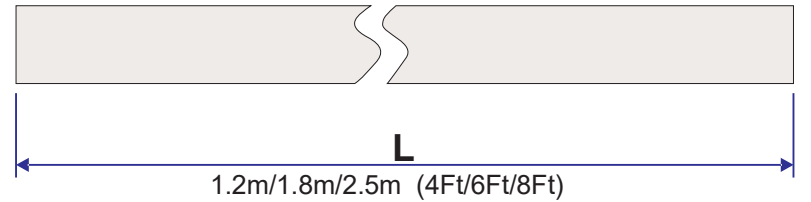

Details

Standard lengths

Photo	Description	Model code	Size(mm)
	Connection	R-180	50(L)*10(W)*2(H)
	Driver	BV-SD065A24V3000i	
	LED Strip	Width: 15mm / 20mm	
	Connection tool	L-IT	
	Disassembly tool	LR-SC	